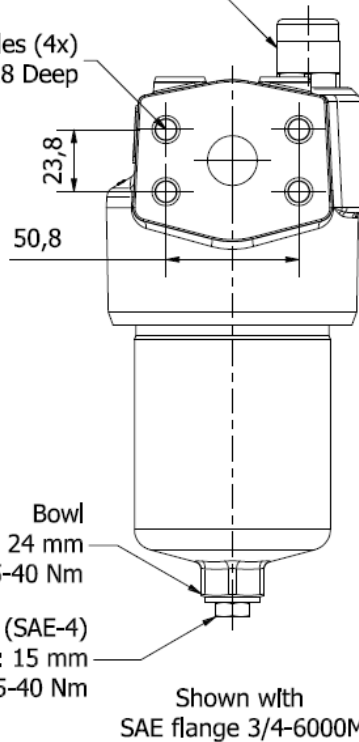

Indicator	X
Plugged	6
Visual M3	23
Electrical T1	69

Indicator (shown is visual M3)  
Hex: 24 mm  
Torque: 45 Nm

Mounting holes (4x)  
M10 x 1.5 x 18 Deep

Shown with threaded port

#### Bowl removal space

Element	Value
Standard / High Strength	50
Reverse Flow	75