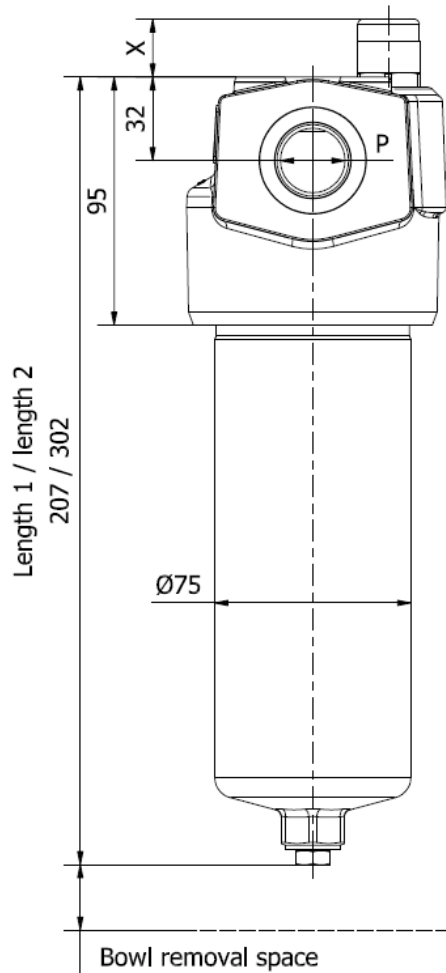

Indicator	X
Plugged	6
Visual M3	23
Electrical T1	69

Indicator (shown is visual M3)  
Hex: 24 mm  
Torque: 45 Nm

Mounting holes (4x)  
M10 x 1.5 x 18 Deep

Shown with threaded port

#### Bowl removal space

Element	Value
Standard / High Strength	50
Reverse Flow	75